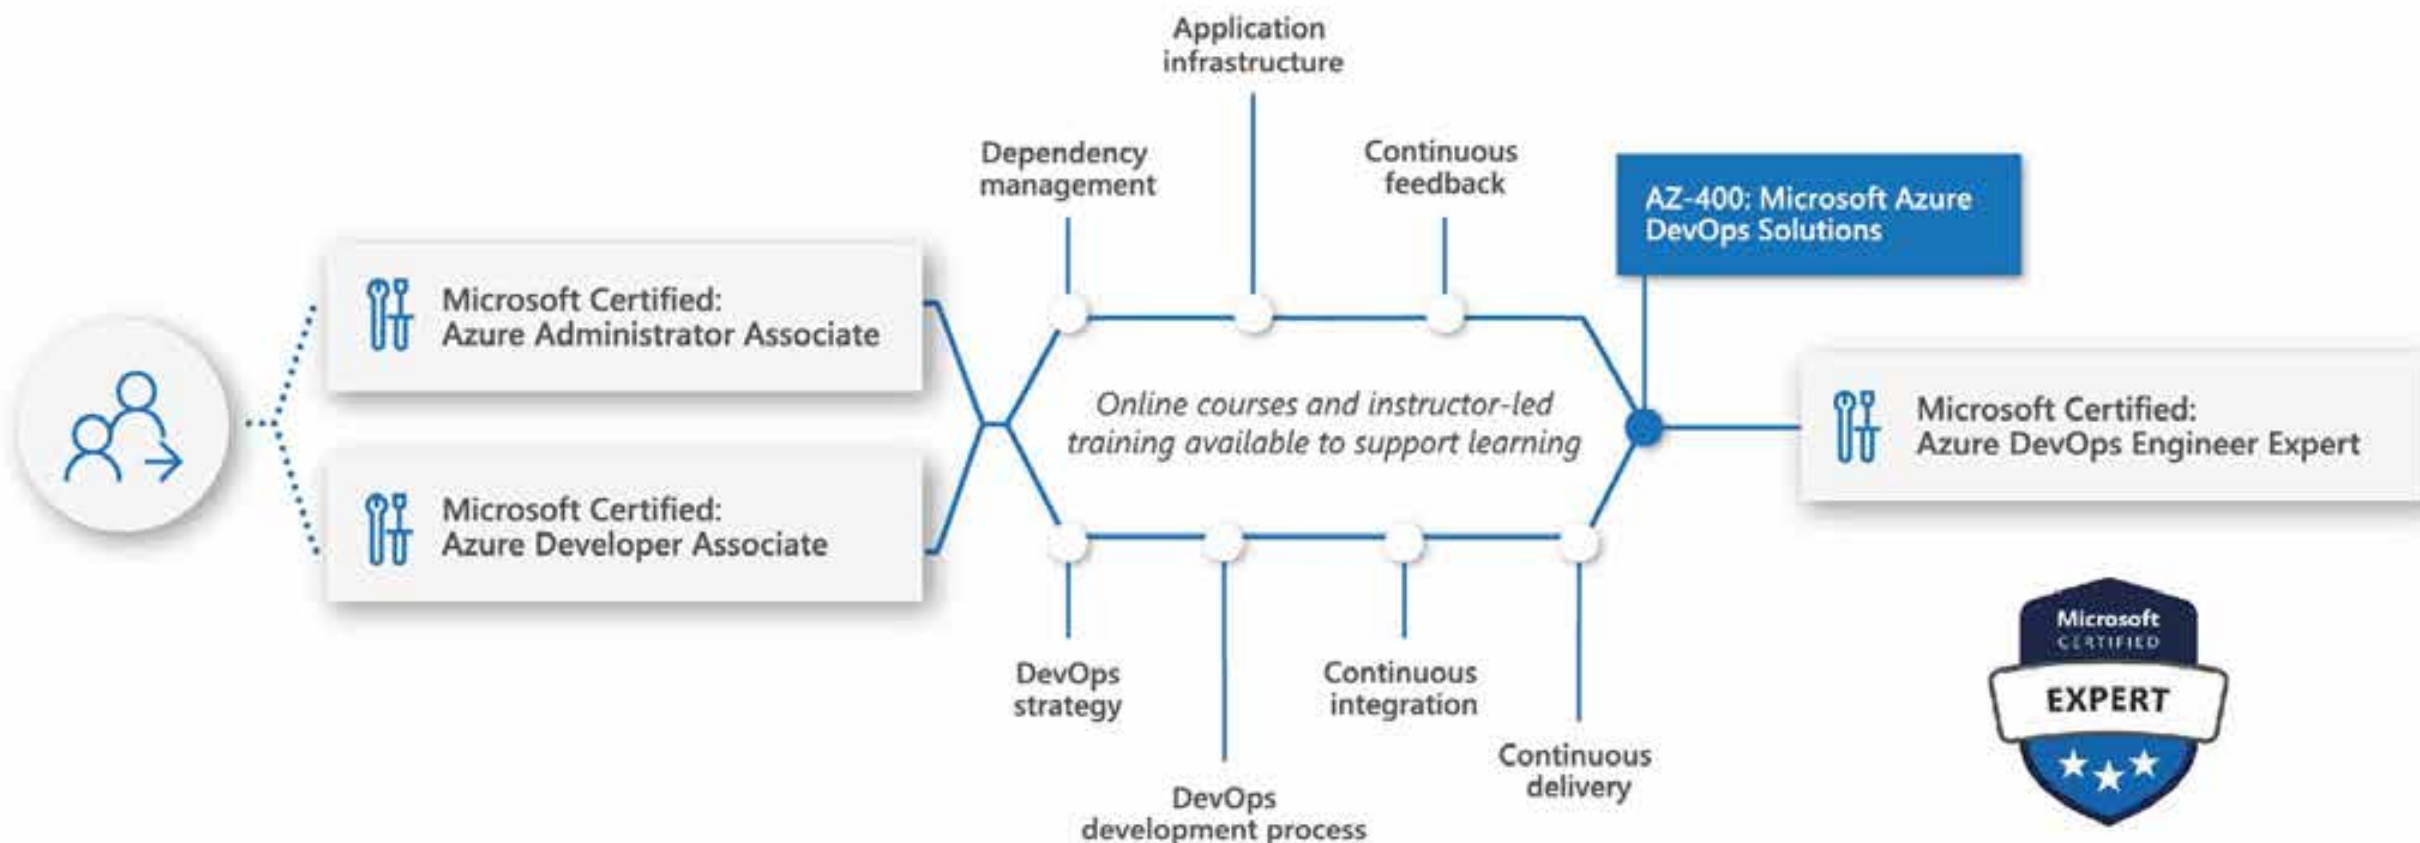

Microsoft Certification: aka.ms/RoleBasedCert
Learning Partner: aka.ms/LearningPartner
Microsoft Learn: Microsoft.com/Learn

Learning path for Azure Security Engineer Associate

Skills required for certification

Exam

Certification

Microsoft Certification: aka.ms/RoleBasedCert
Learning Partner: aka.ms/LearningPartner
Microsoft Learn: Microsoft.com/Learn

Learning path for Azure DevOps Engineer Expert

One certification required

Skills and knowledge verified

Exam

Certification

Microsoft Certification: aka.ms/RoleBasedCert
Learning Partner: aka.ms/LearningPartner
Microsoft Learn: Microsoft.com/Learn

Learning path for Azure Solutions Architect Expert