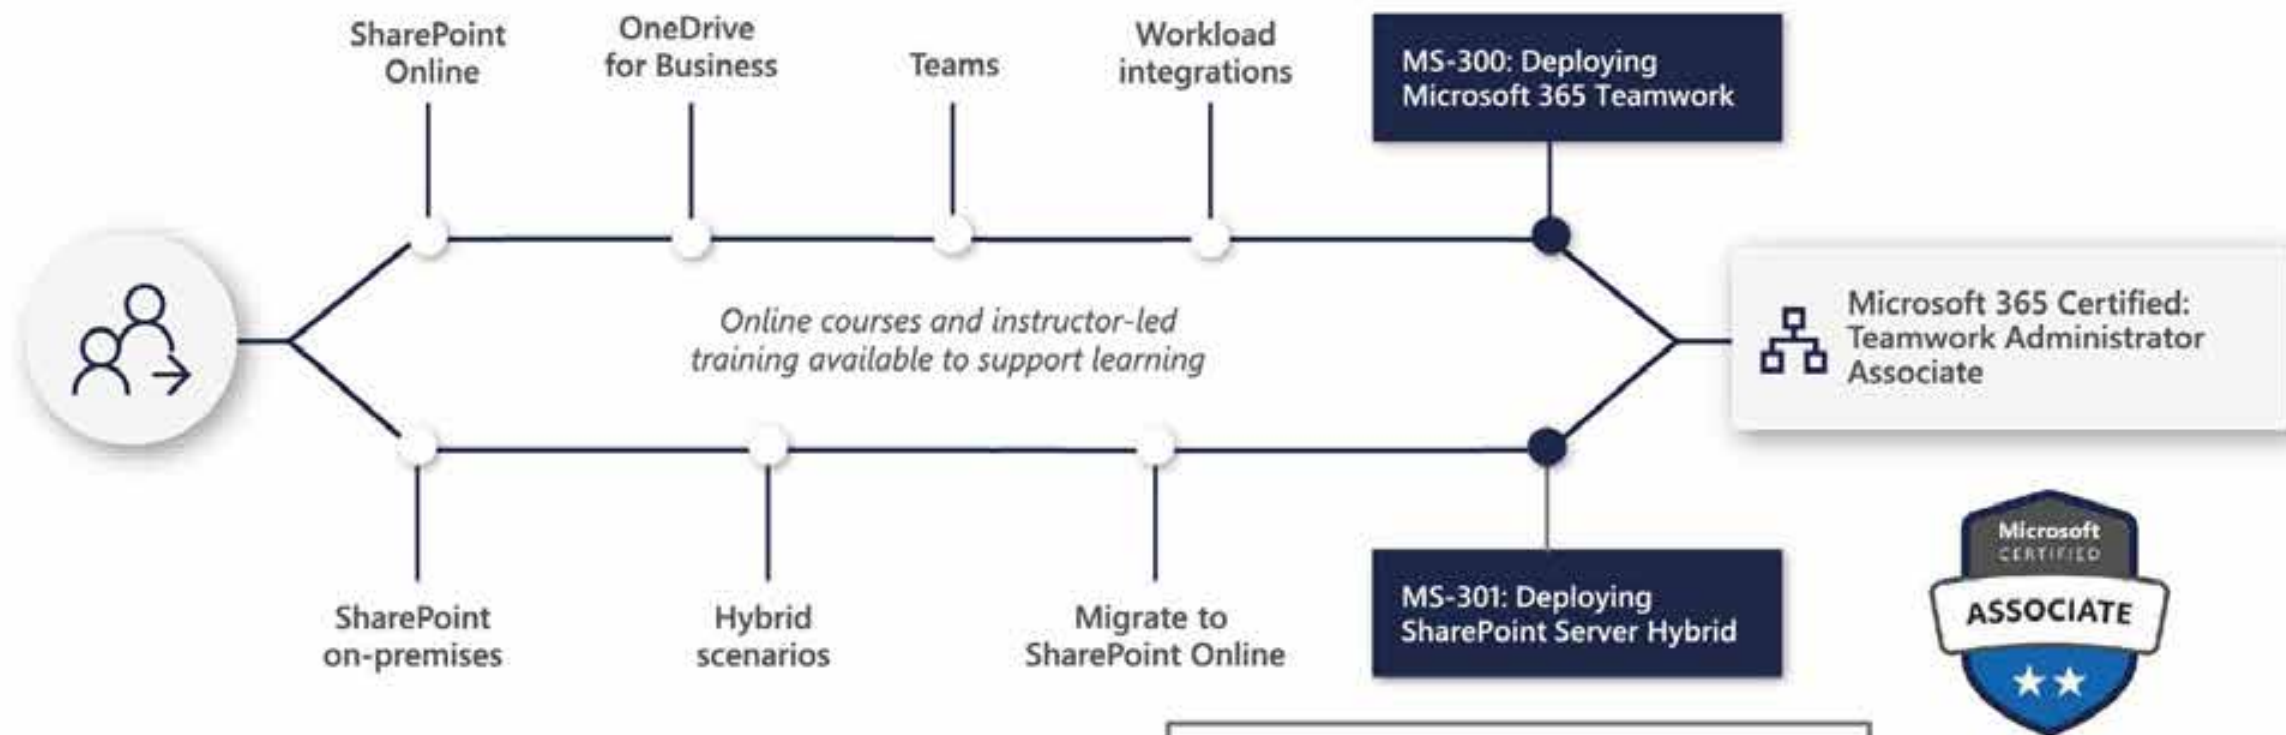

Microsoft 365 training: aka.ms/Microsoft365Learn

Learning path for **Teamwork Administrator Associate**

Skills required for certification

Exams

Certification

 *Exam MS-302 - This exam is intended candidates who have taken Exam 70-339: Managing Microsoft SharePoint Server 2016. If you have not taken Exam 339, you will not earn a certification by taking this exam. MS-302 retires on July 31, 2019.