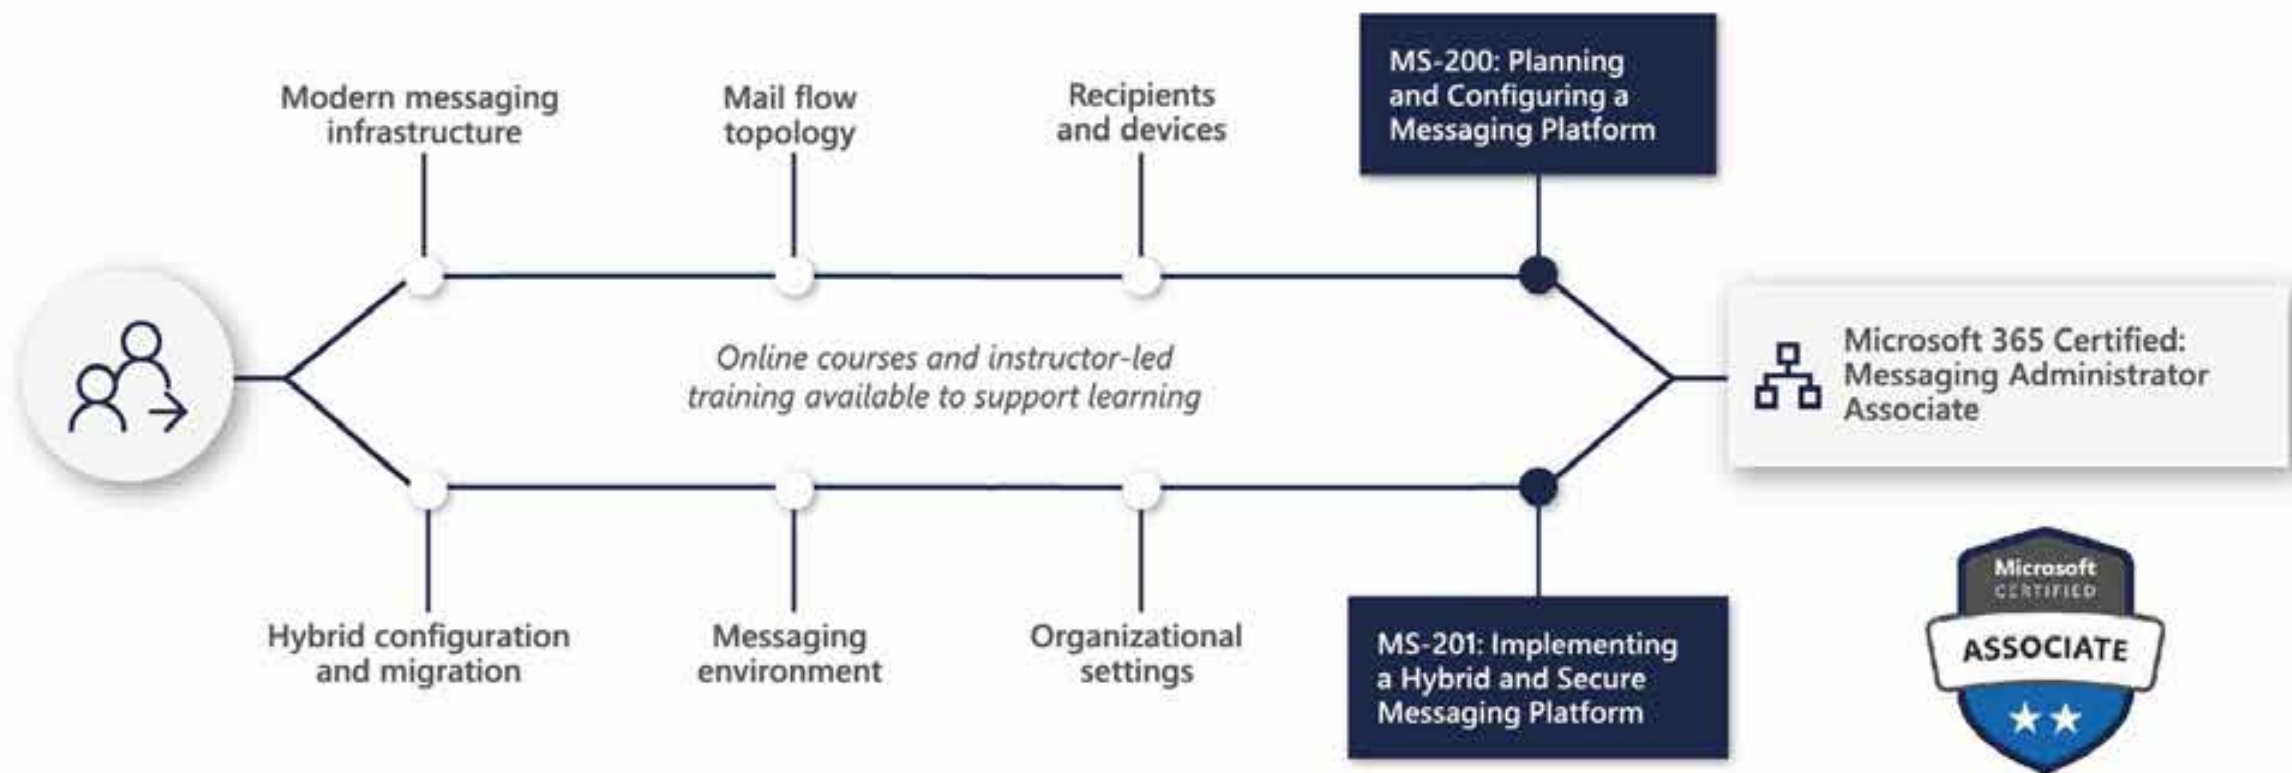

Learning path for Messaging Administrator Associate

Skills required for certification

Exams

Certification