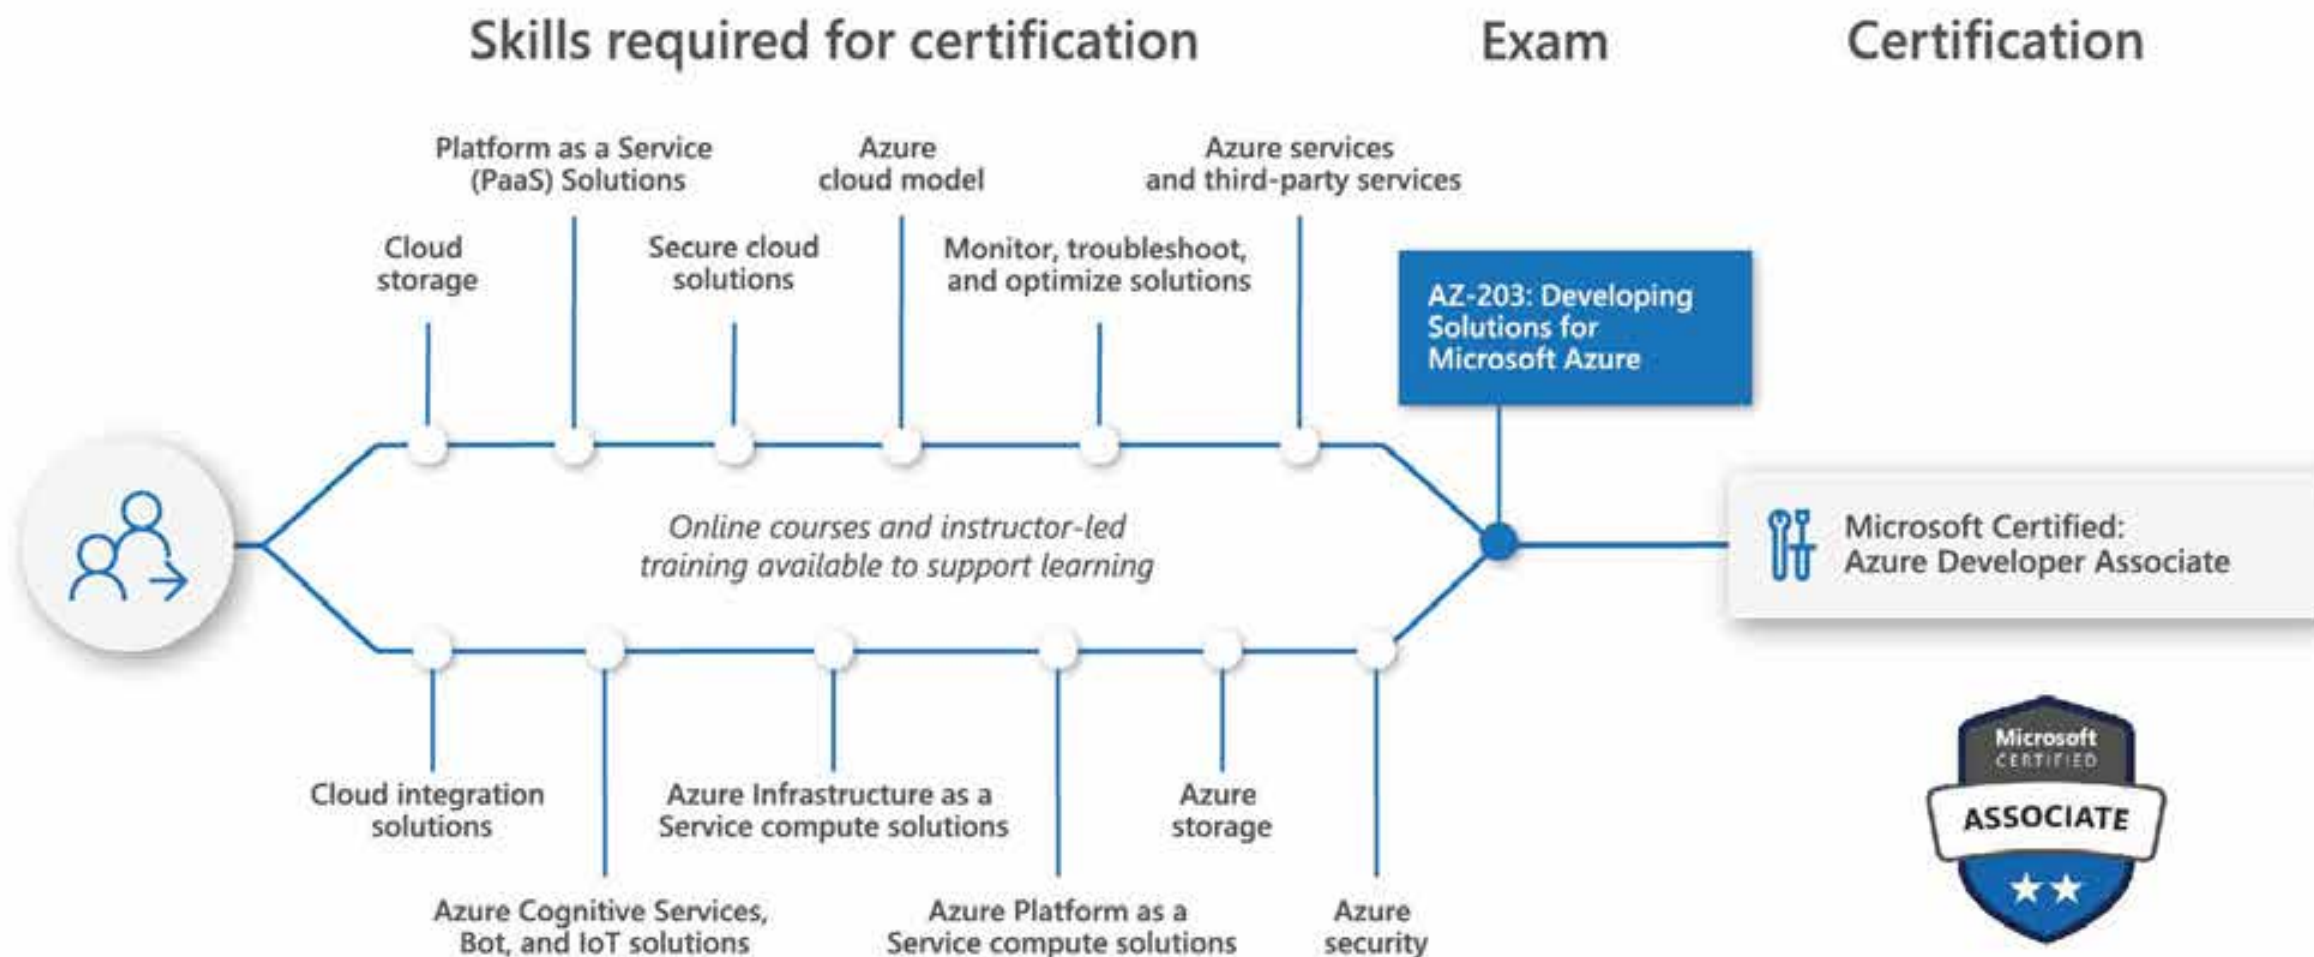

Skills required for certification

Exam

Certification

Learning path for Azure Administrator Associate

Skills required for certification

Exam

Certification

Learning path for Azure Developer Associate

Microsoft Certification: aka.ms/RoleBasedCert
Learning Partner: aka.ms/LearningPartner
Microsoft Learn: Microsoft.com/Learn

Learning path for Azure Security Engineer Associate

Skills required for certification