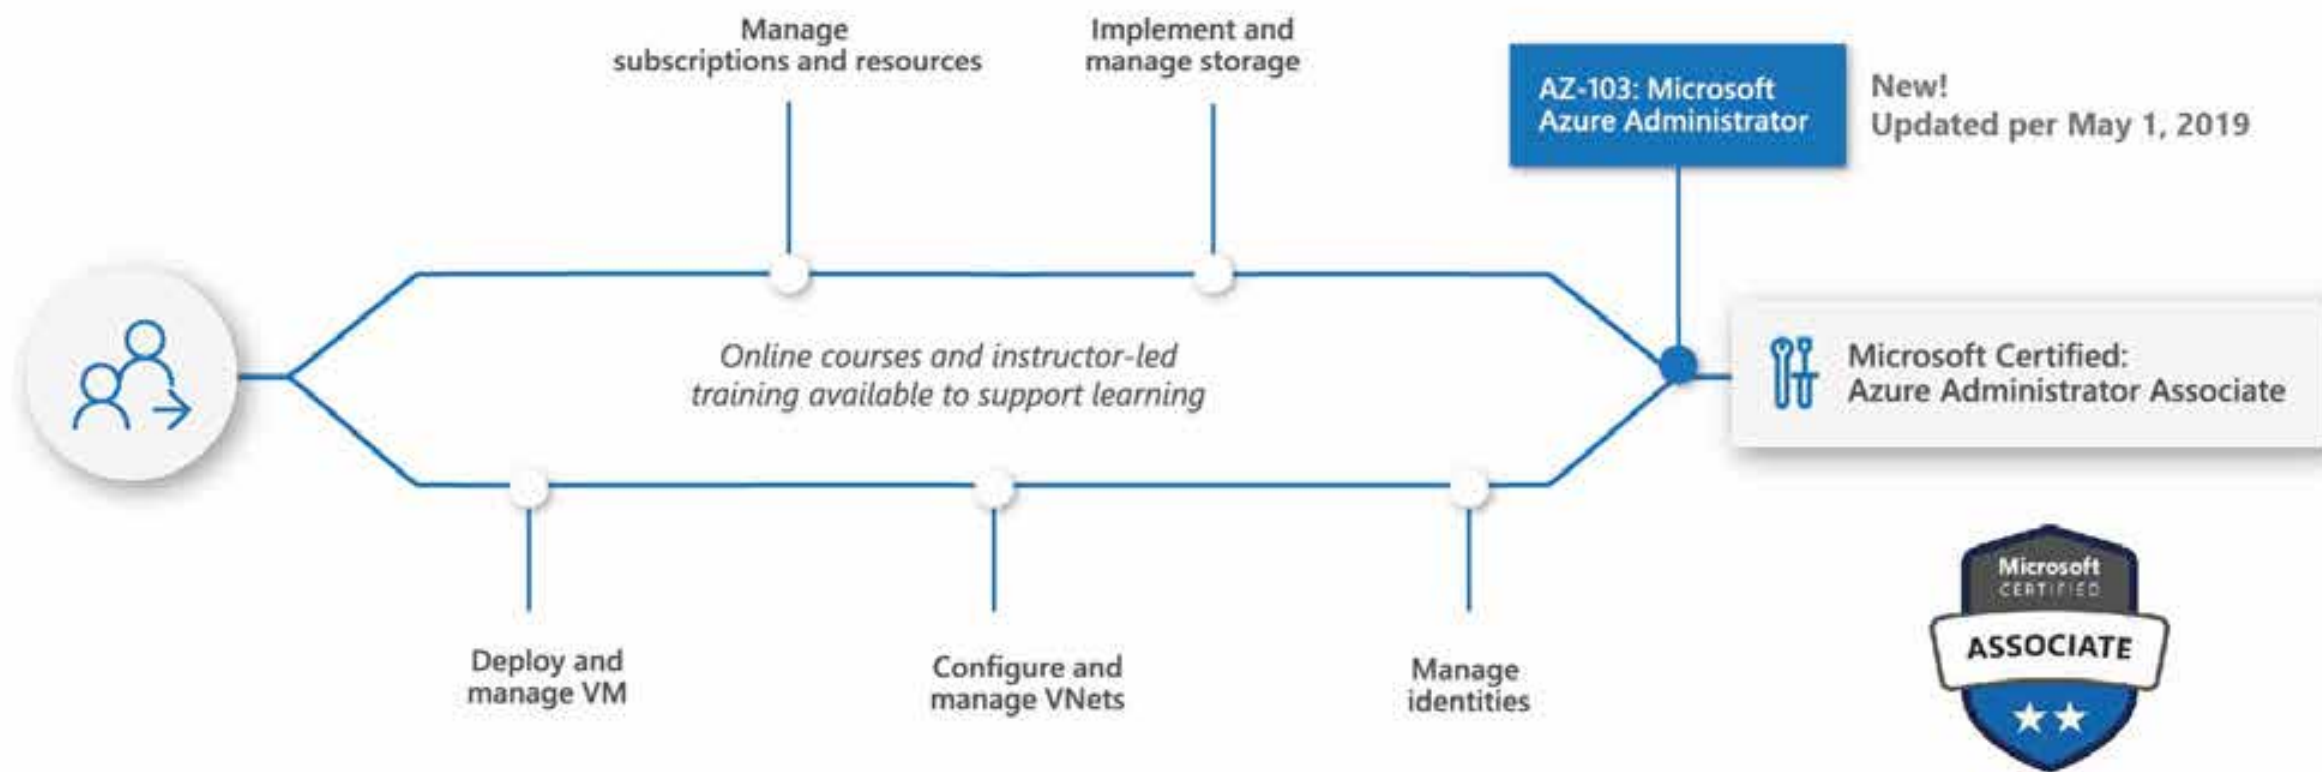

Skills required for certification

Exam

Certification

Learning path for Azure Administrator Associate

Skills required for certification

Exam

Certification

Learning path for Azure Developer Associate

Microsoft Certification: aka.ms/RoleBasedCert
Learning Partner: aka.ms/LearningPartner
Microsoft Learn: Microsoft.com/Learn

Learning path for Azure Security Engineer Associate

Skills required for certification