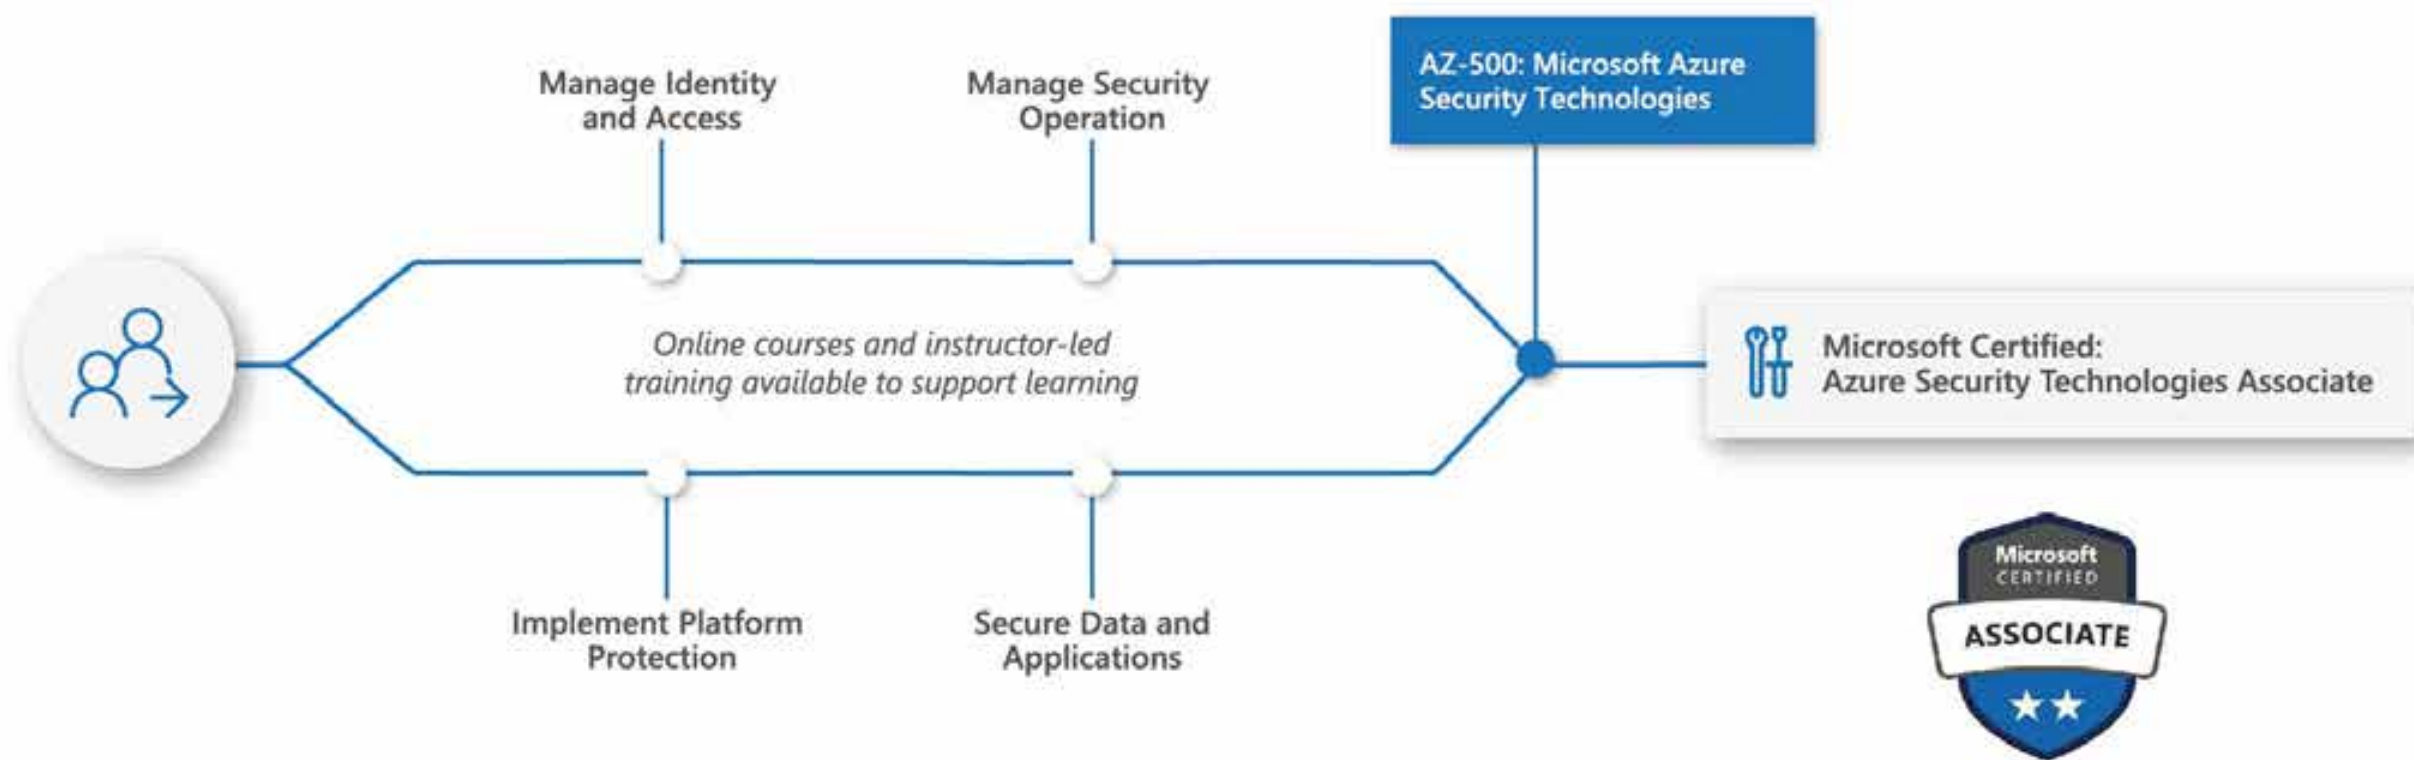

Microsoft Certification: aka.ms/RoleBasedCert
Learning Partner: aka.ms/LearningPartner
Microsoft Learn: Microsoft.com/Learn

Learning path for Azure Security Engineer Associate

Skills required for certification

Exam

Certification

Microsoft Certification: aka.ms/RoleBasedCert
Learning Partner: aka.ms/LearningPartner
Microsoft Learn: Microsoft.com/Learn

Learning path for Azure DevOps Engineer Expert

One certification required