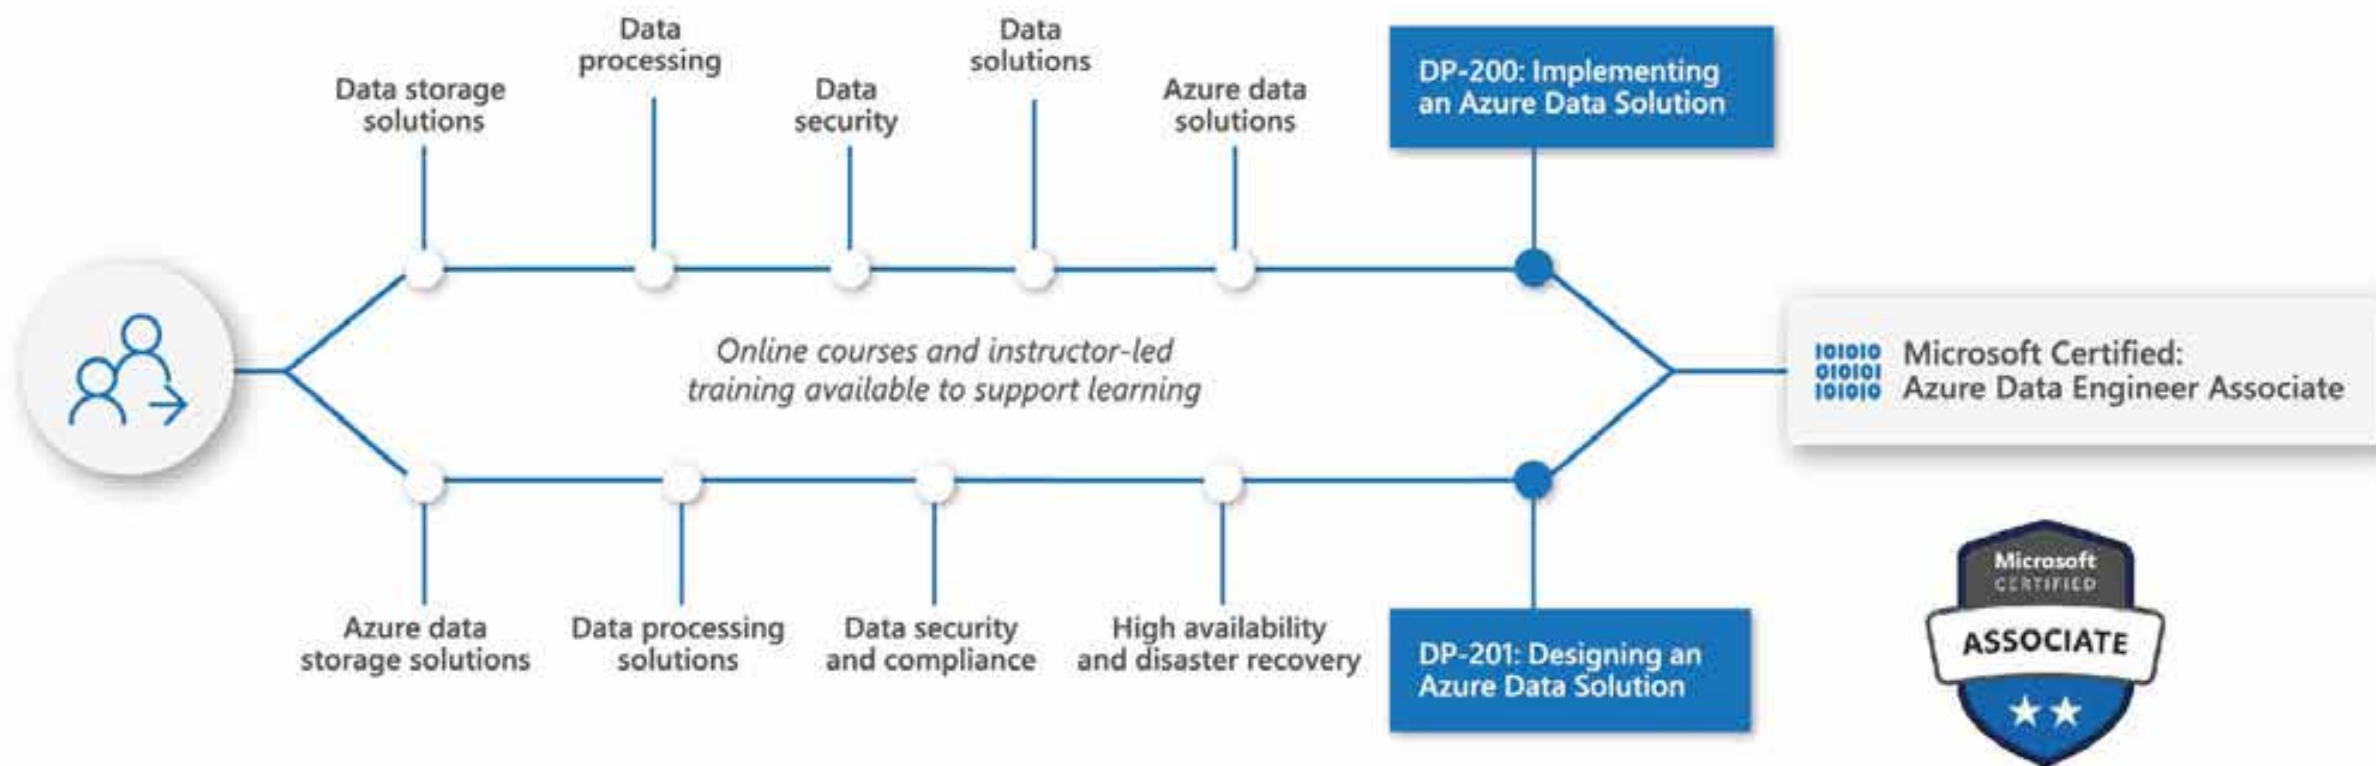

Learning path for Azure Data Engineer Associate

Skills required for certification

Exams

Certification

Microsoft Certification: aka.ms/RoleBasedCert
Learning Partner: aka.ms/LearningPartner
Microsoft Learn: Microsoft.com/Learn

NOT FINAL INFORMATION - MICROSOFT CONFIDENTIAL [NDA ONLY] 1/23/19